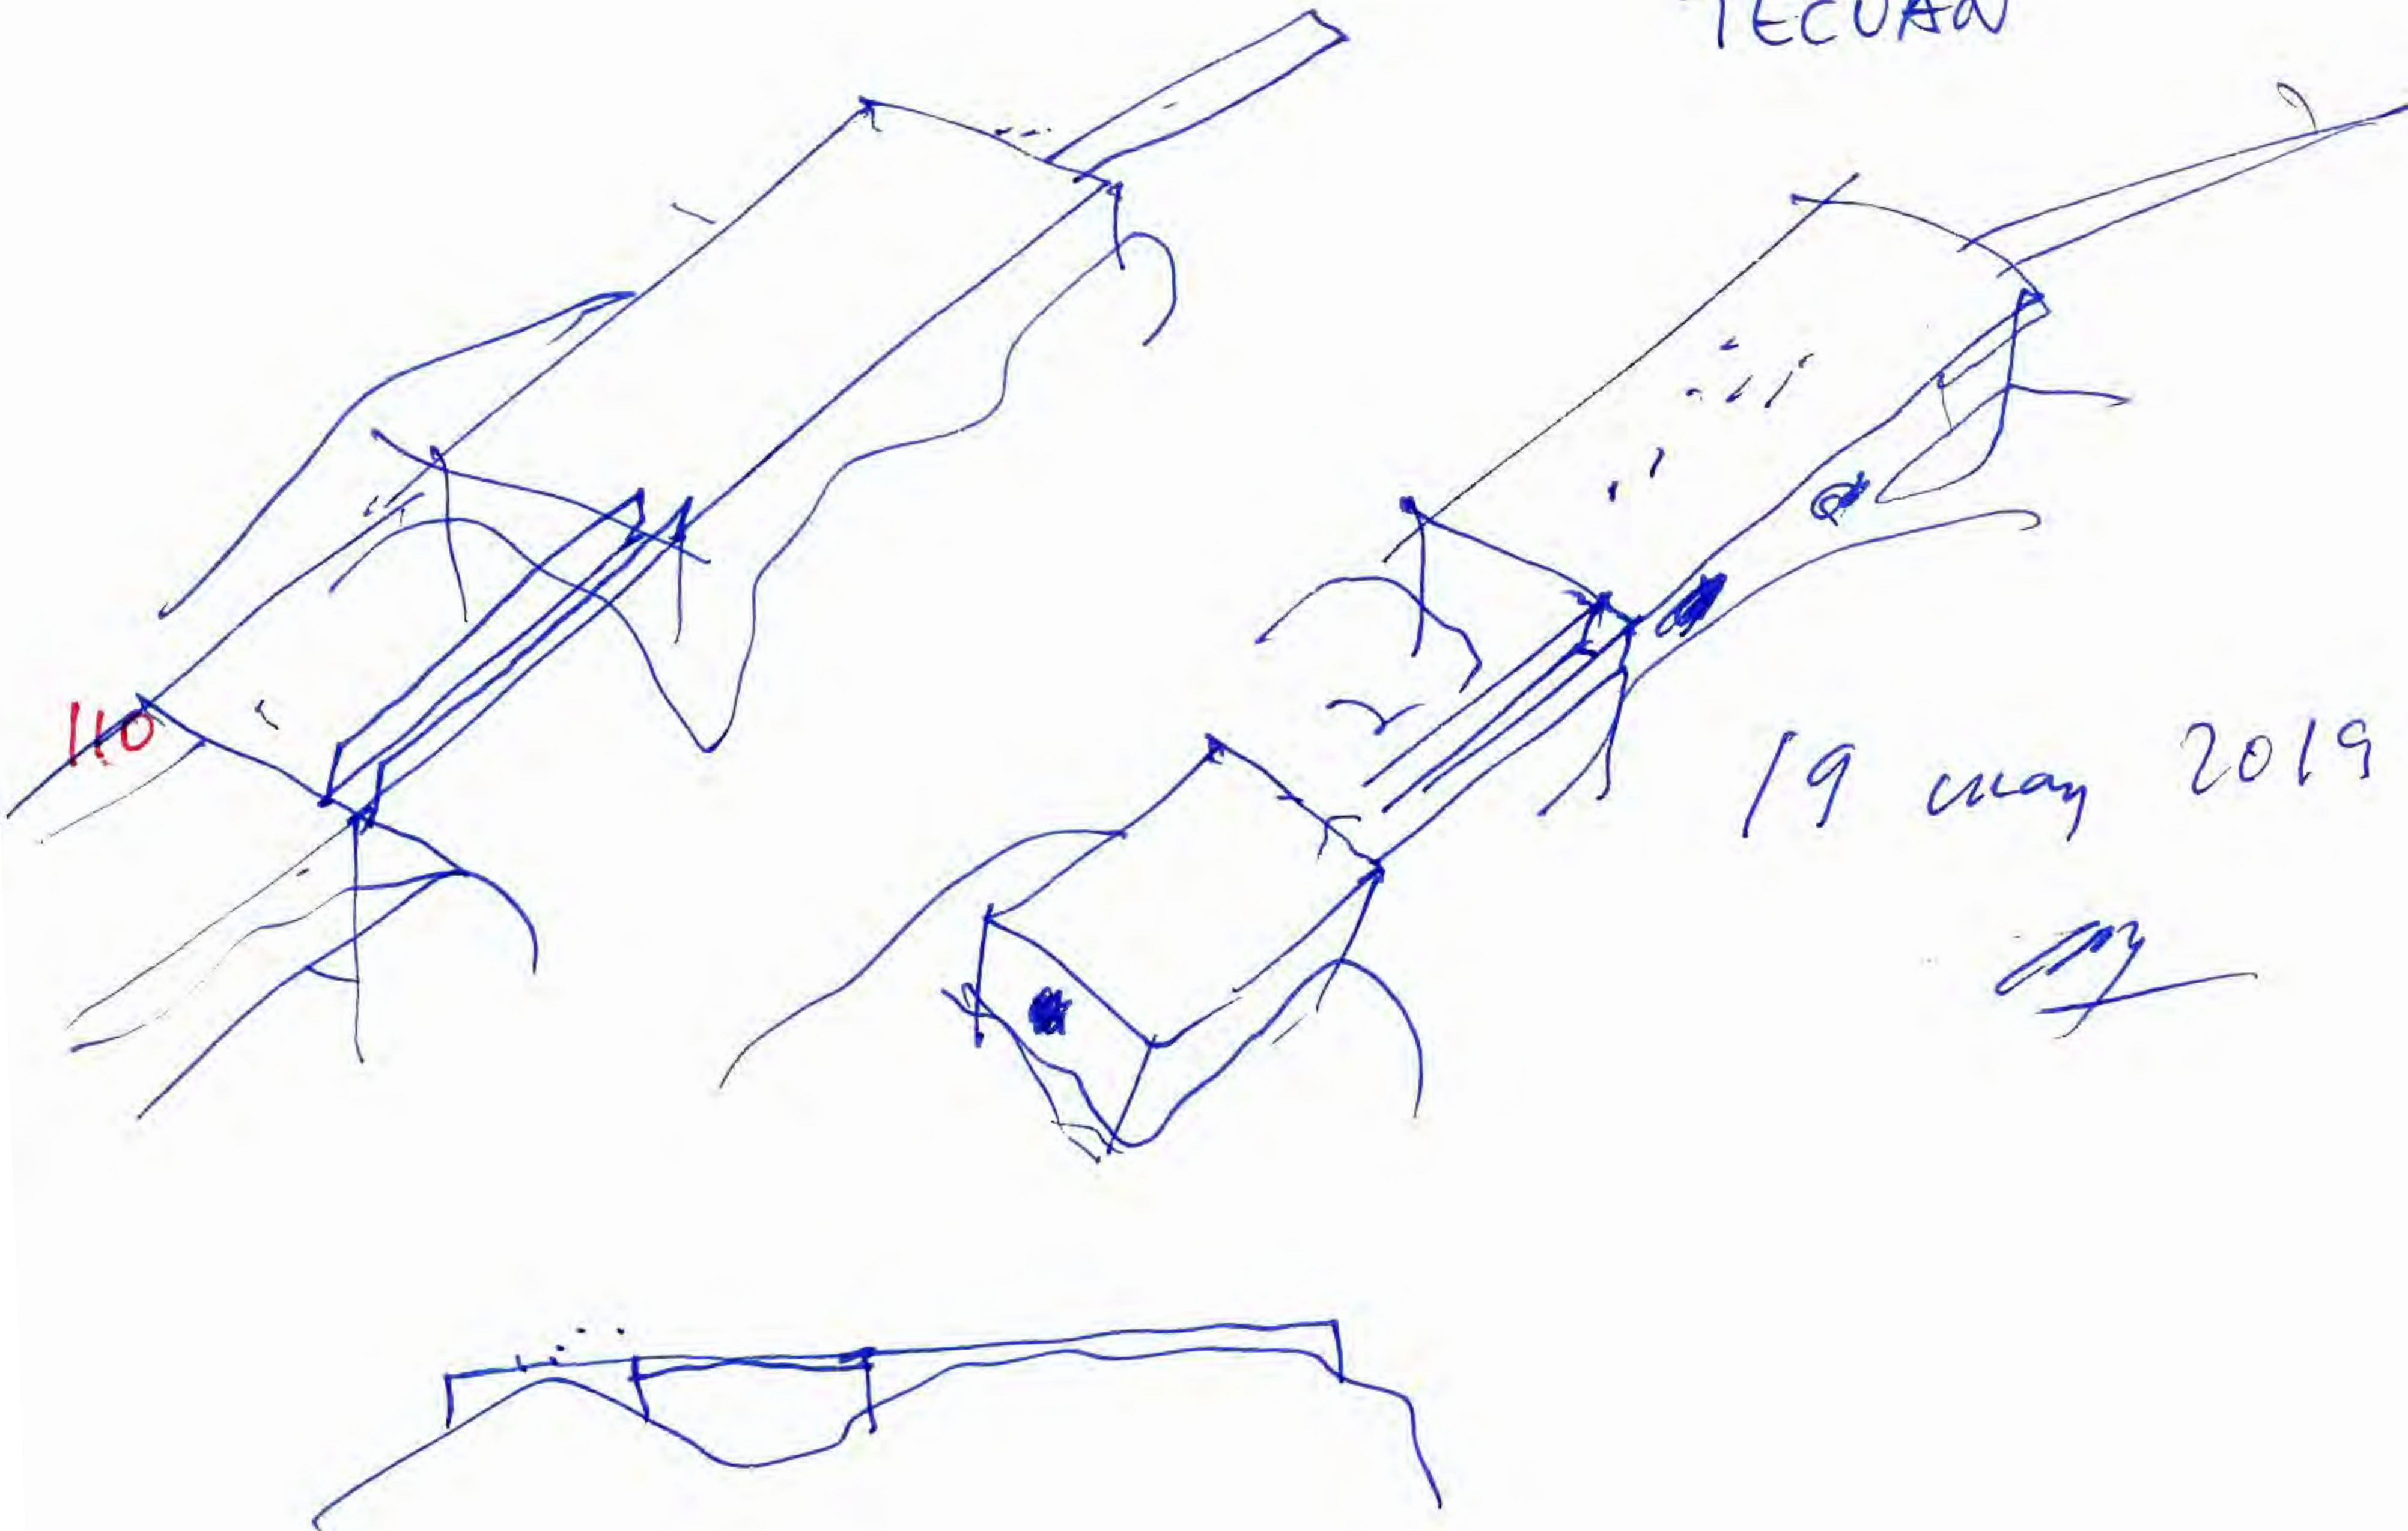

TECUÁN

19 may 2019

[Handwritten signature]