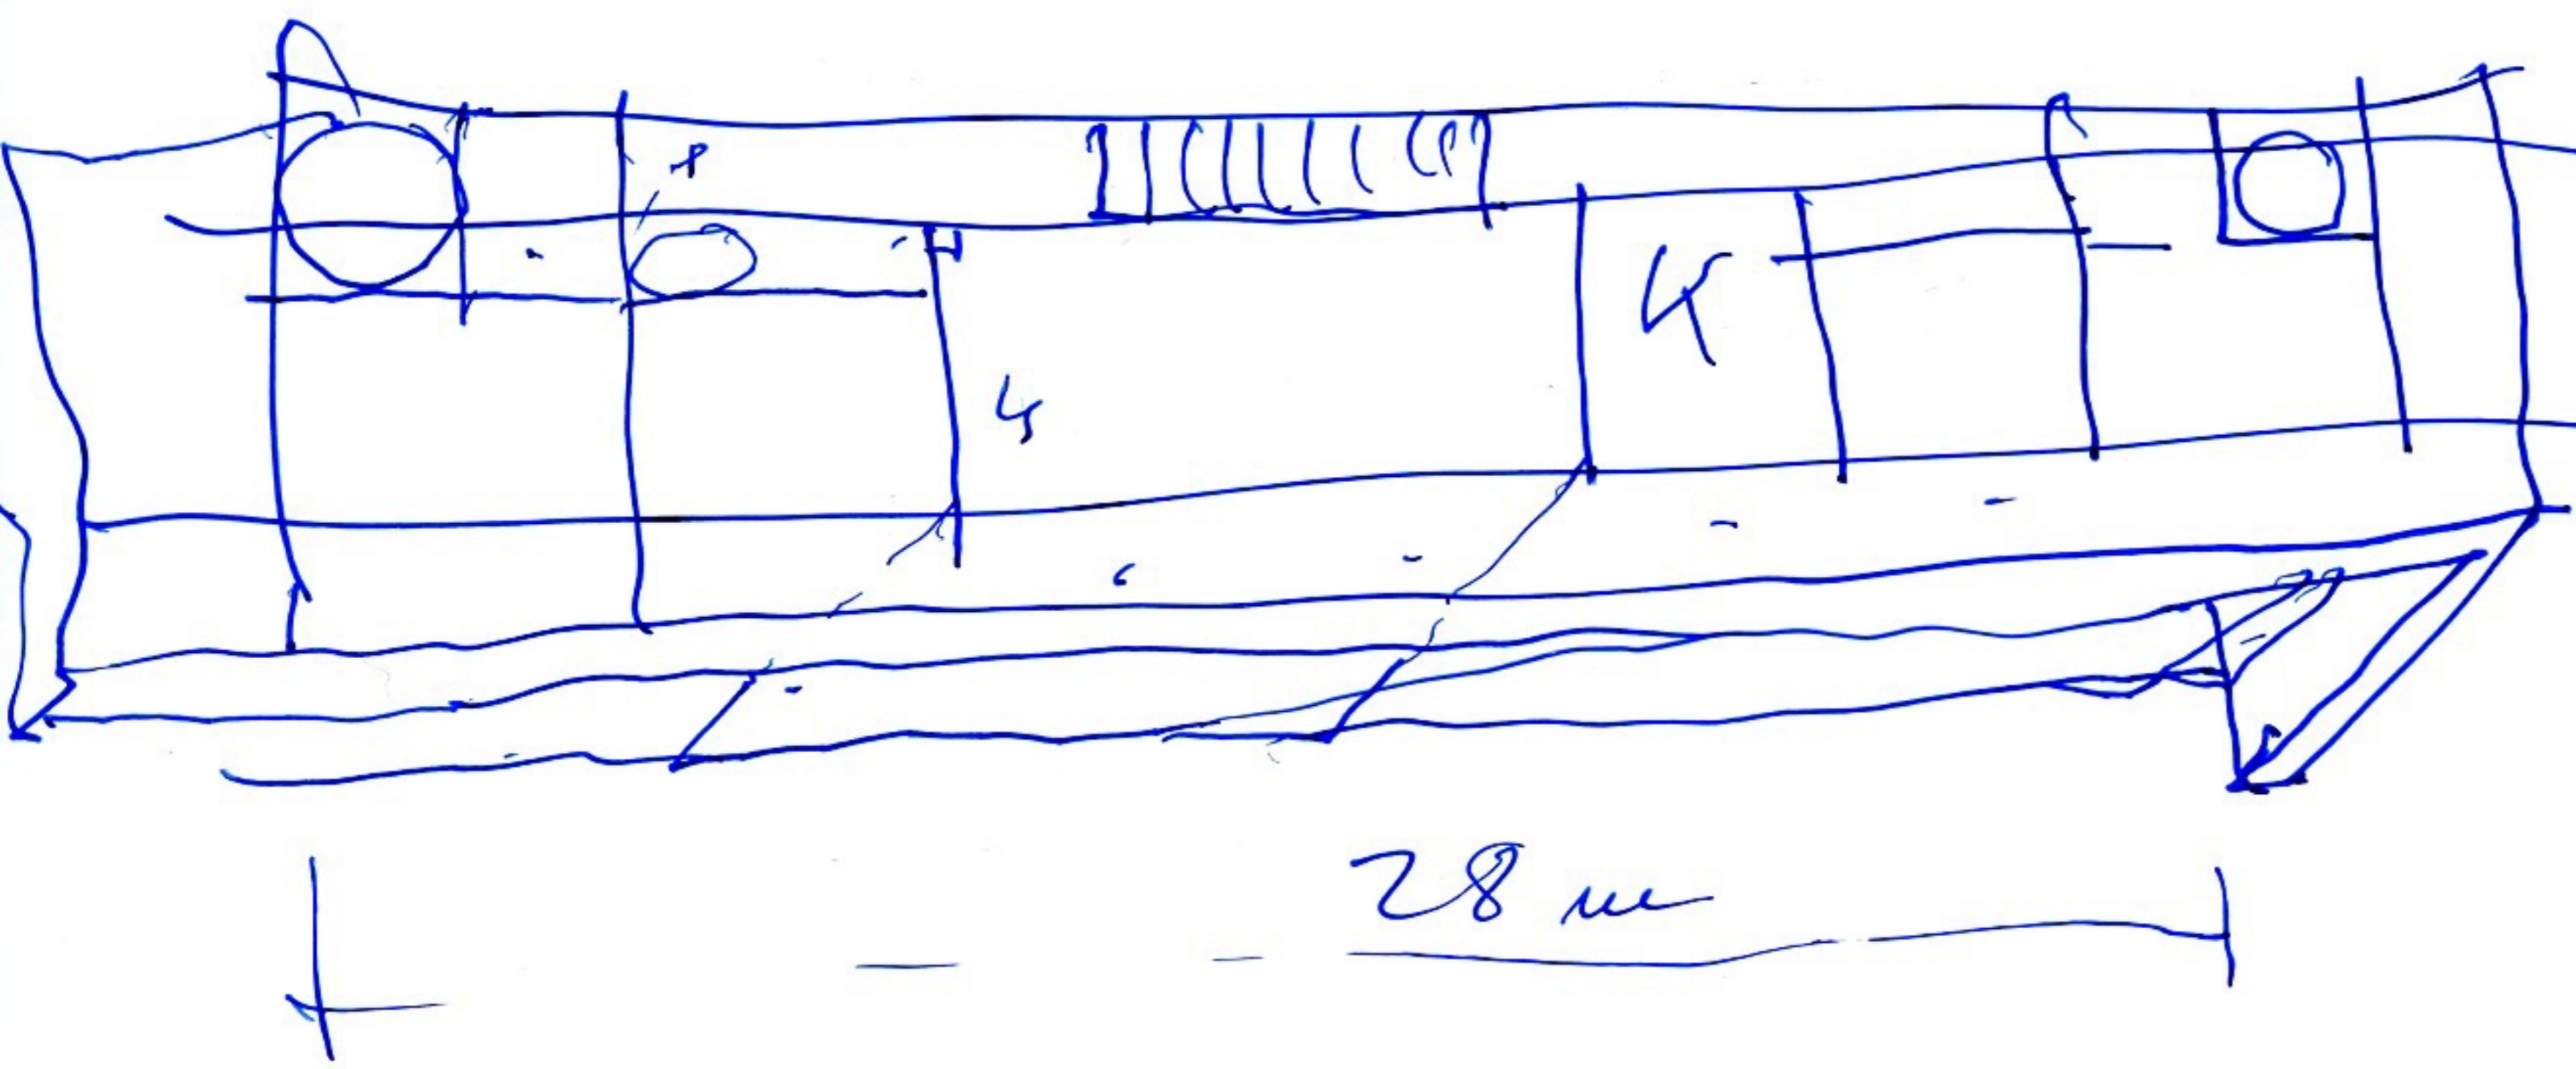

124

January 13, 2021

*[Handwritten signature]*

6'33

T#.

January 14, 2021  

XD (patio 29 - January 2021) No 125  
 when OXDA (ERO!) No

Mounter  
 Towel today