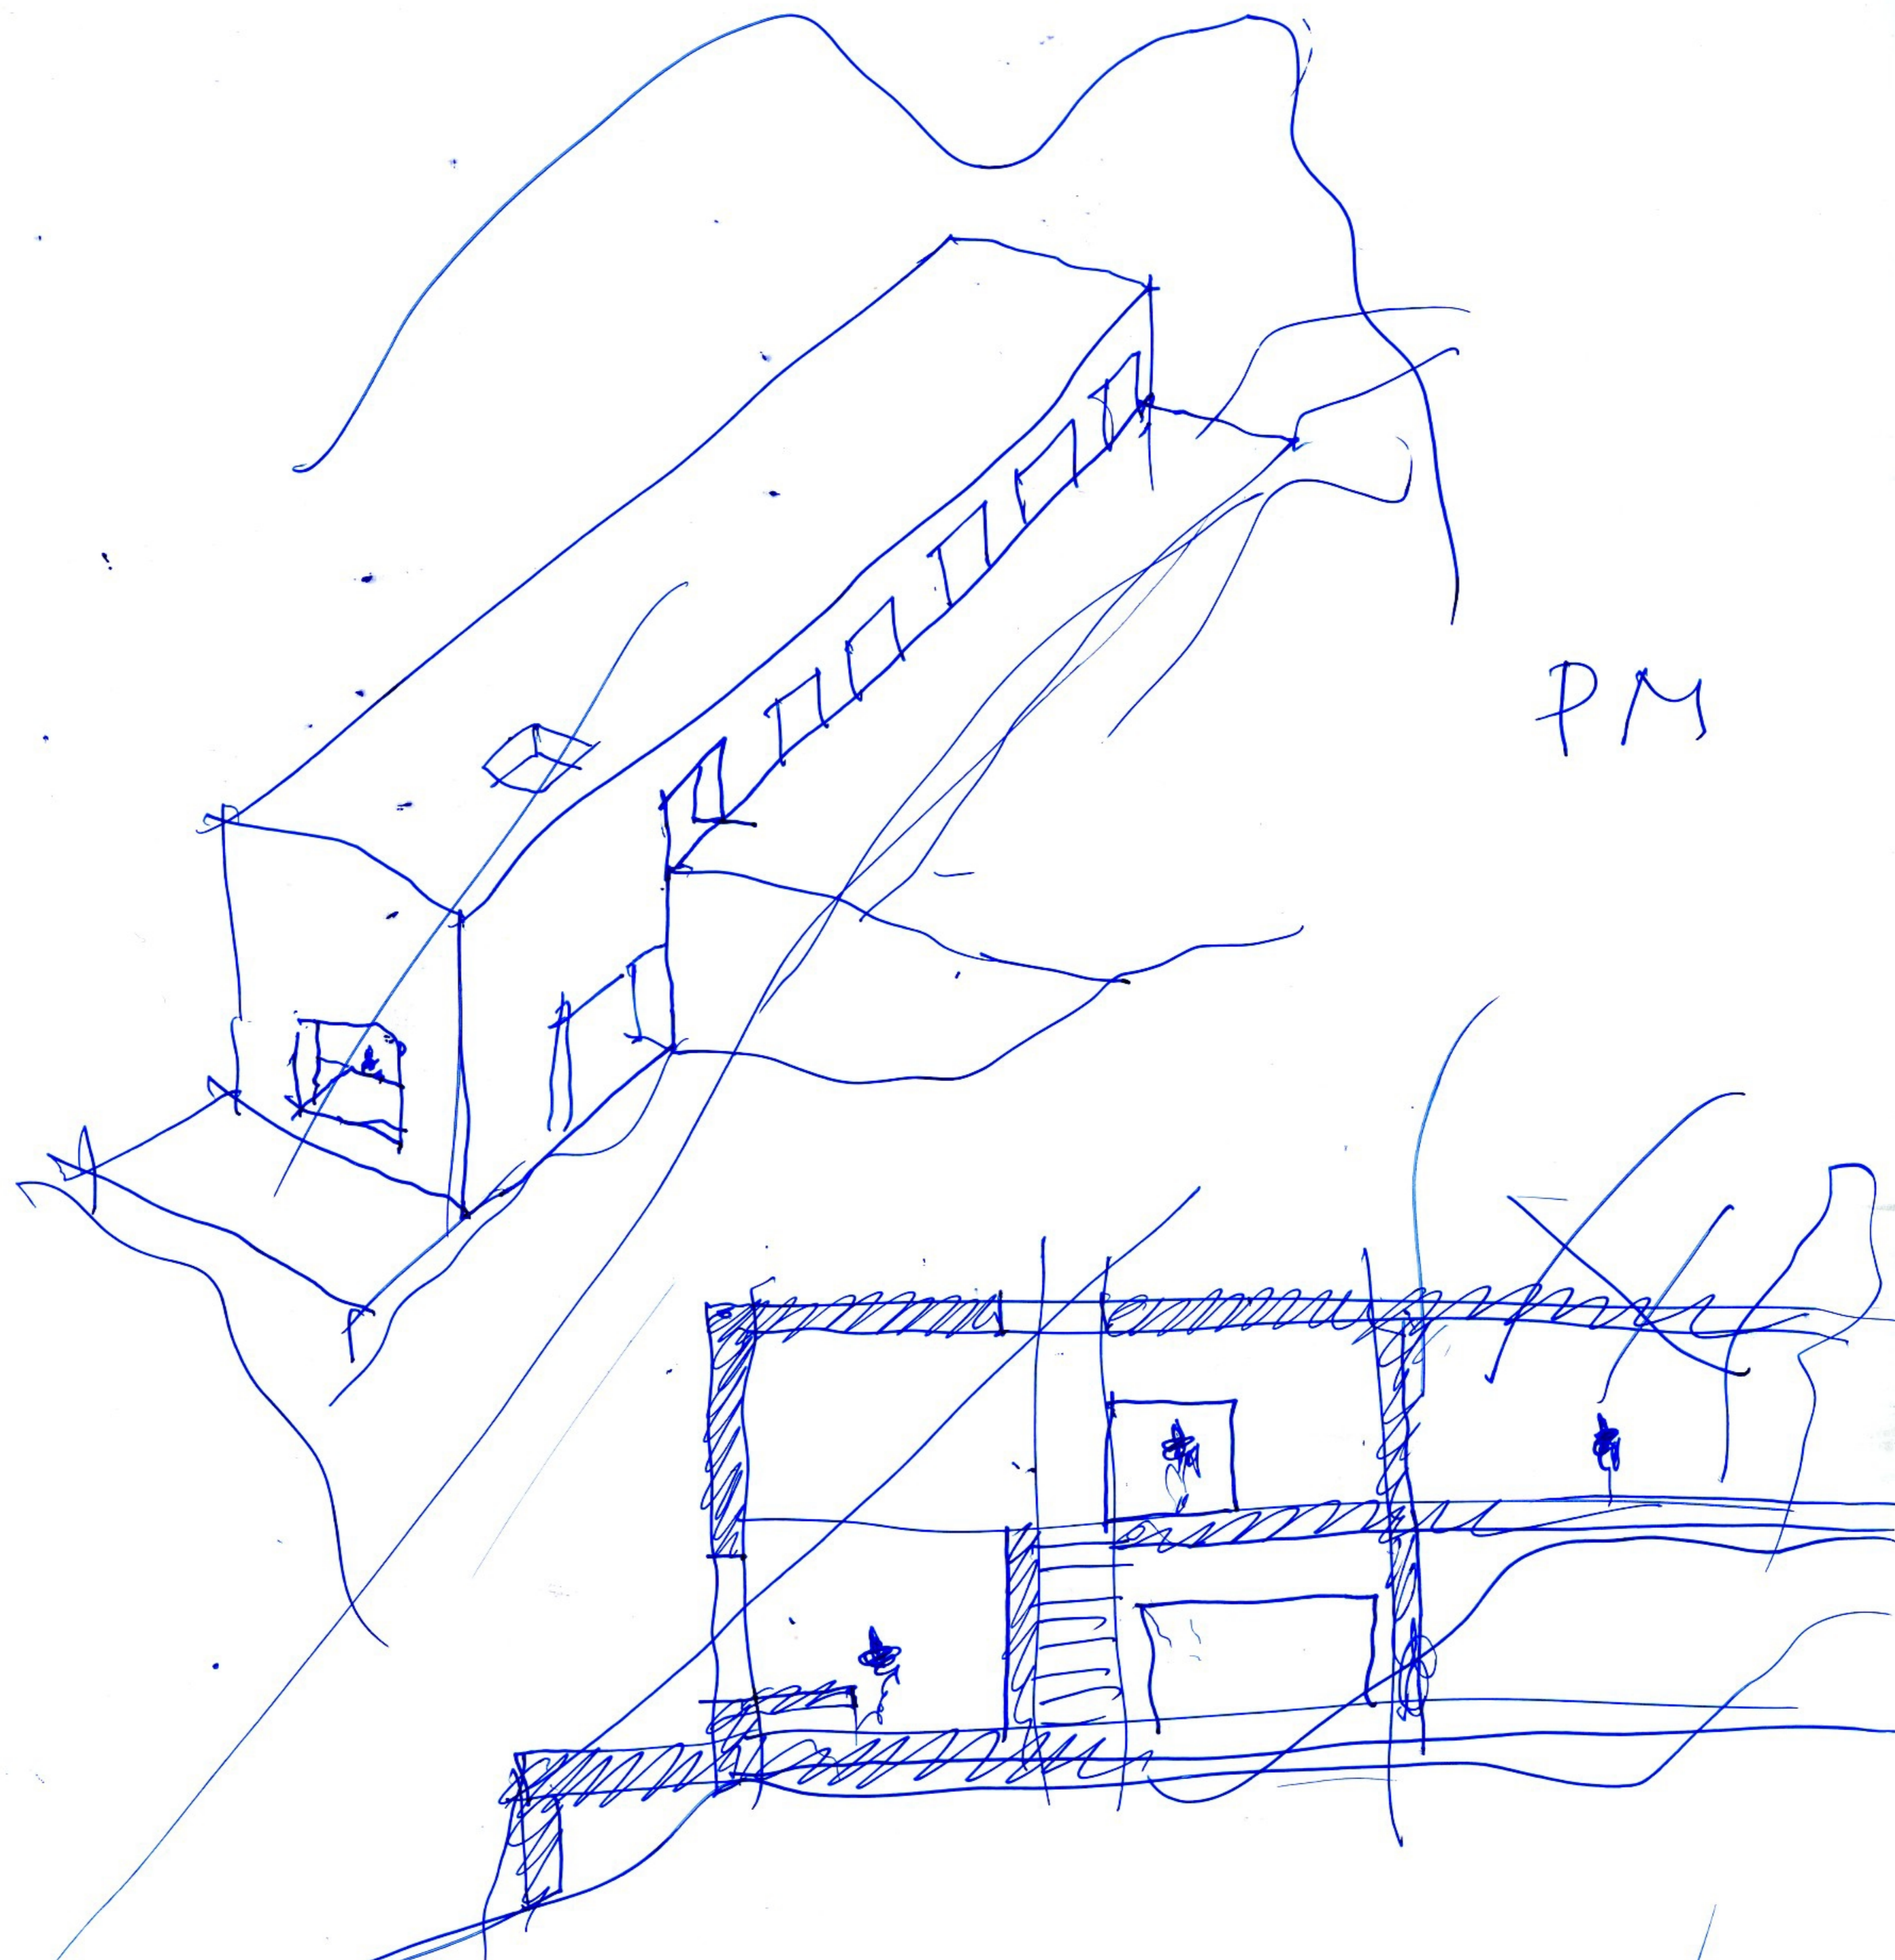

PM

Feb 16 2021 MY

March 3 2021 MY