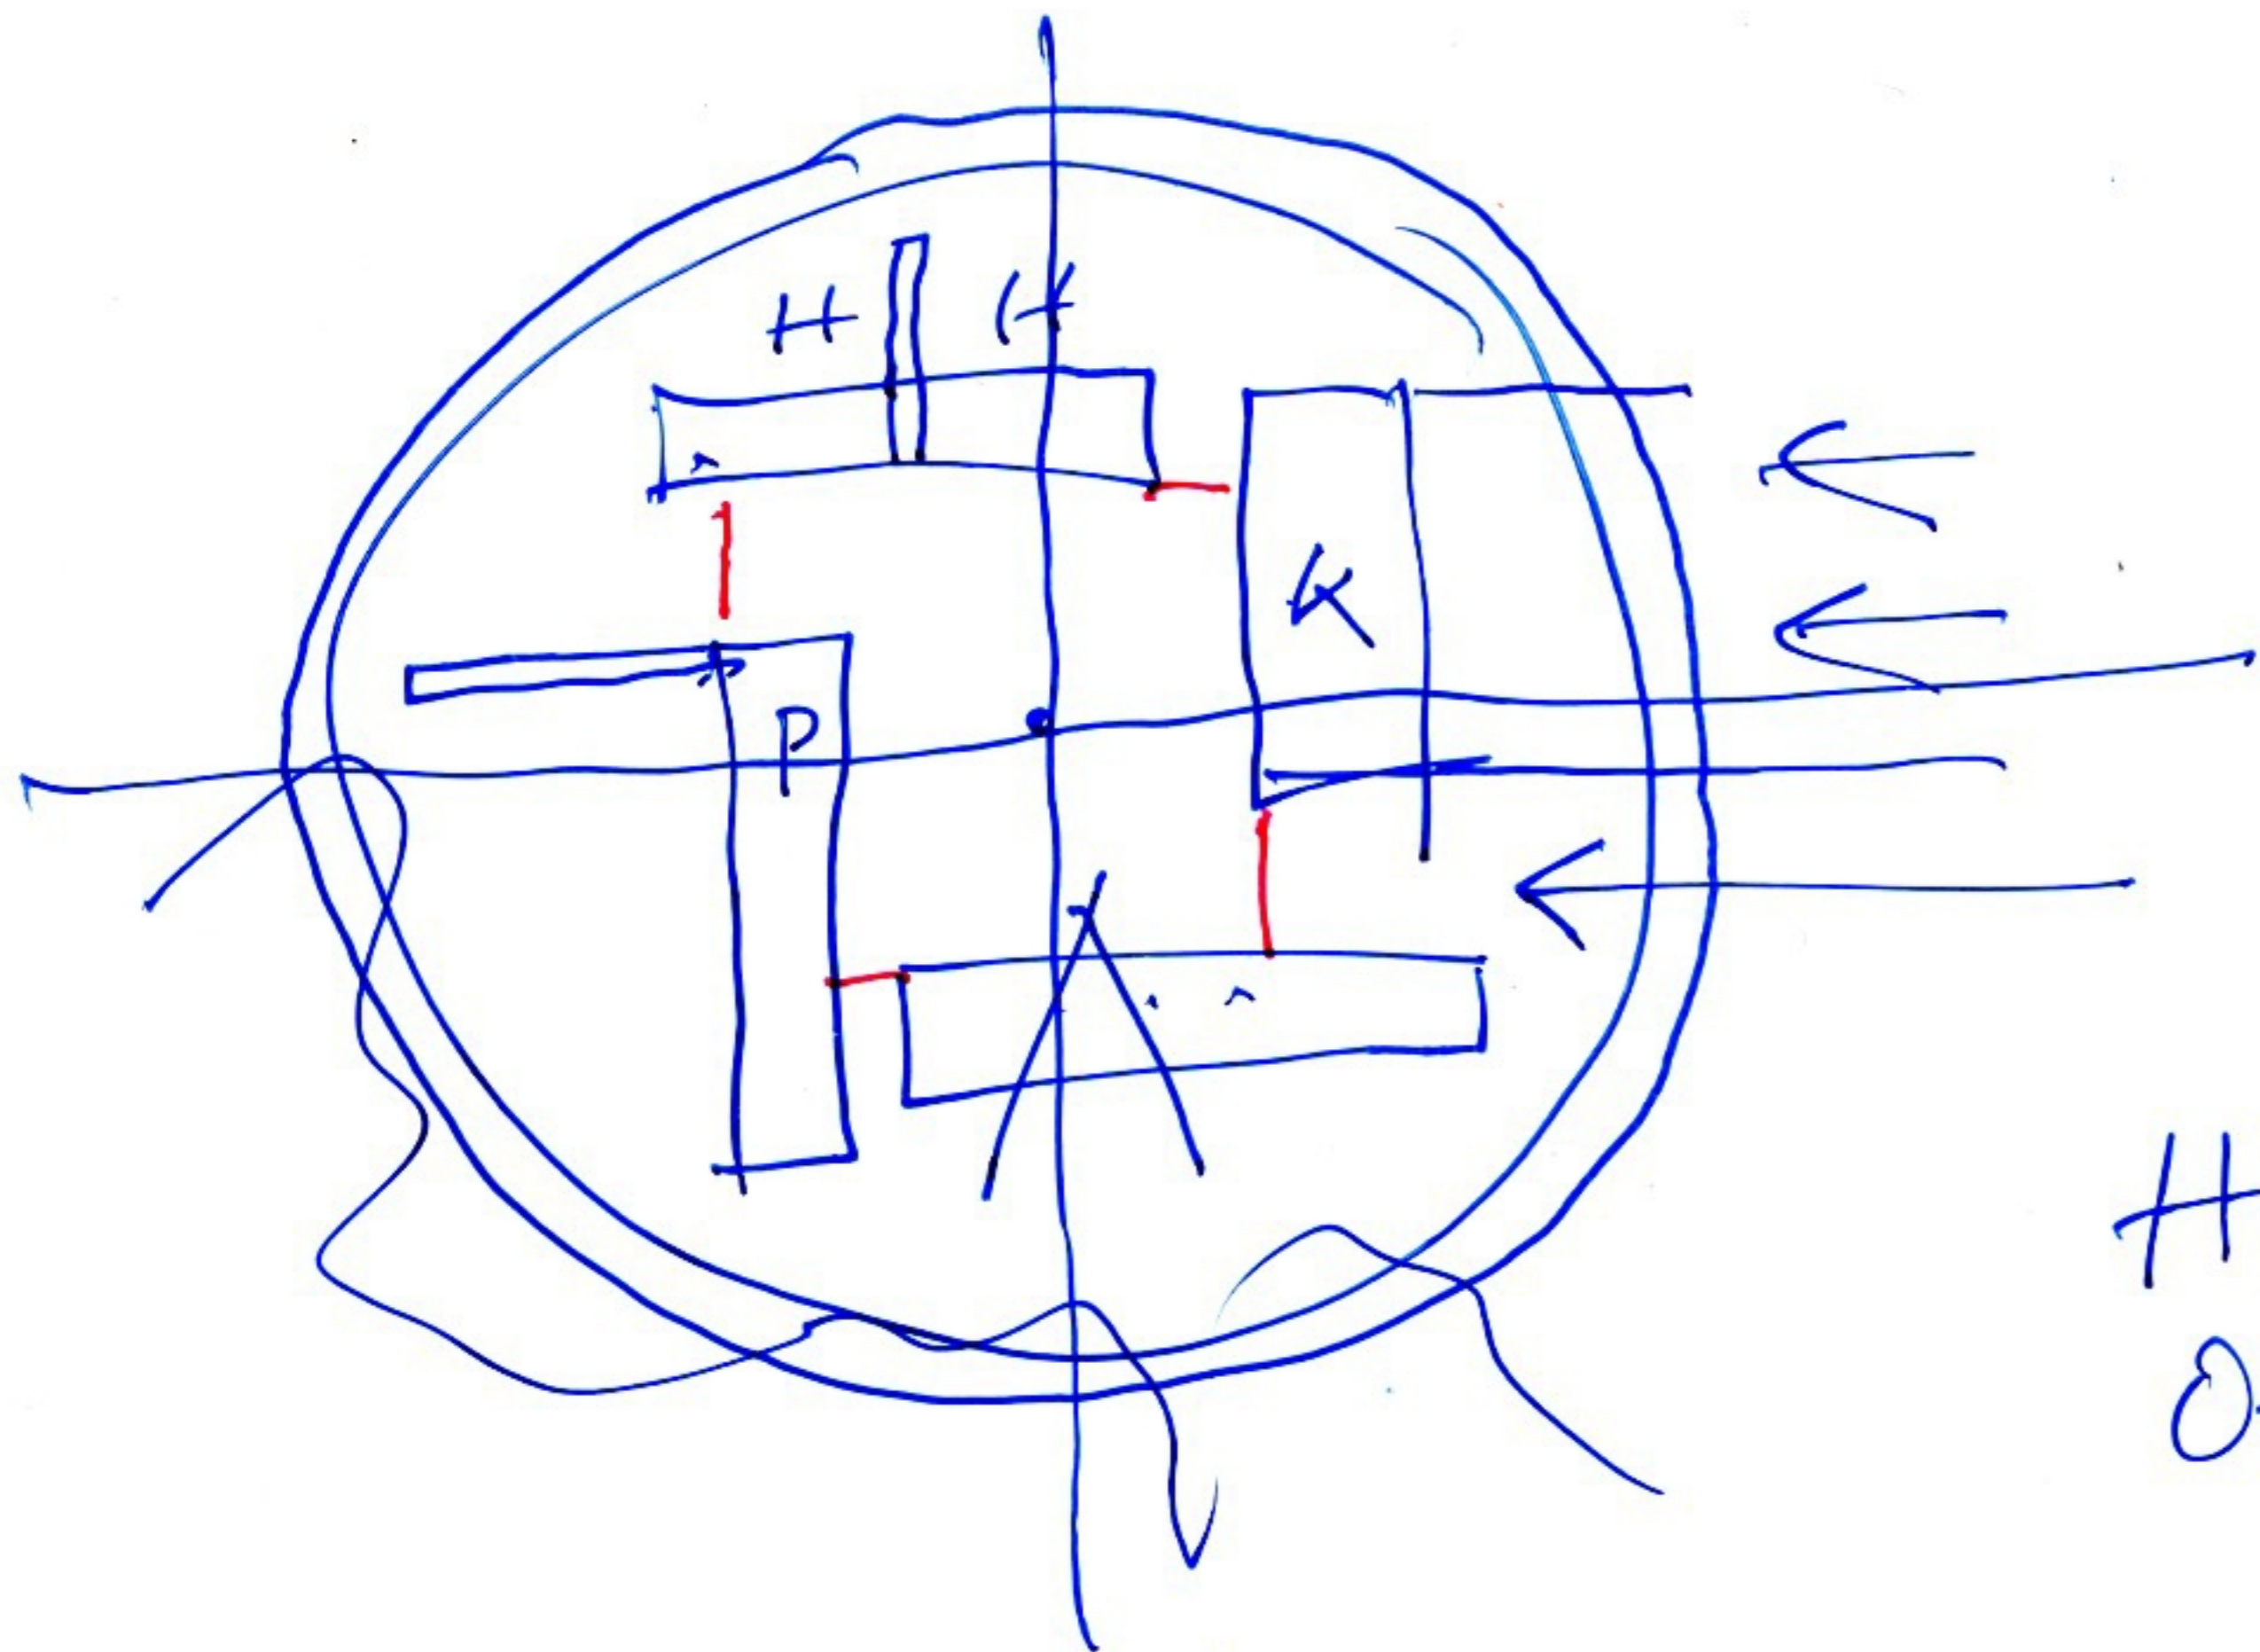

ST

CASA
EN EL CENTRO
DEL MUNDO .

October 16-2020

Santo Tome!

HOUSE IN THE CENTER
OF THE WORLD !